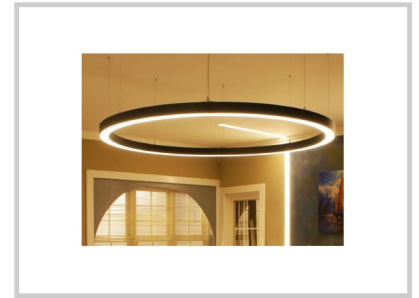

Reference: F03006

PIMO F03006

Width (mm)	79
Depth (mm)	73
Diameter (mm)	620mm
System power (W)	61W
Luminous flow (lm)	8100lm
Degree of protection	IP40
Finishing	Black
Light source	SMD2835
MacAdam	3
IRC	80
Fixation	Suspendu
Driver brand	Osram
Warranty	5 years
Color temperature	3000K
Light regulation	On-off
Operating temperature	-20°C ~40°C