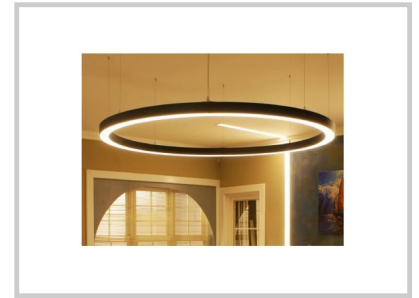

Reference: F03050

PIMO F03050

Width (mm)	79
Depth (mm)	73
Diameter (mm)	2254mm
System power (W)	240 W
Luminous flow (lm)	24360 lm
Degree of protection	IP40
Finishing	Black
Light source	SMD2835
MacAdam	3
IRC	80
Fixation	Suspendu
Driver brand	Osram
Warranty	5 years
Color temperature	6500K
Light regulation	On-off
Operating temperature	-20°C ~40°C