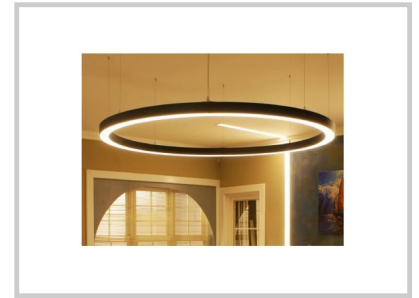

Reference: F03056

PIMO F03056

| | |
|------------------------------|-------------|
| Width (mm) | 79 |
| Depth (mm) | 73 |
| Diameter (mm) | 620mm |
| System power (W) | 39W |
| Luminous flow (lm) | 3810lm |
| Degree of protection | IP40 |
| Finishing | White |
| Light source | SMD2835 |
| MacAdam | 3 |
| IRC | 80 |
| Fixation | Suspendu |
| Driver brand | Osram |
| Warranty | 5 years |
| Color temperature | 6500K |
| Light regulation | On-off |
| Operating temperature | -20°C ~40°C |