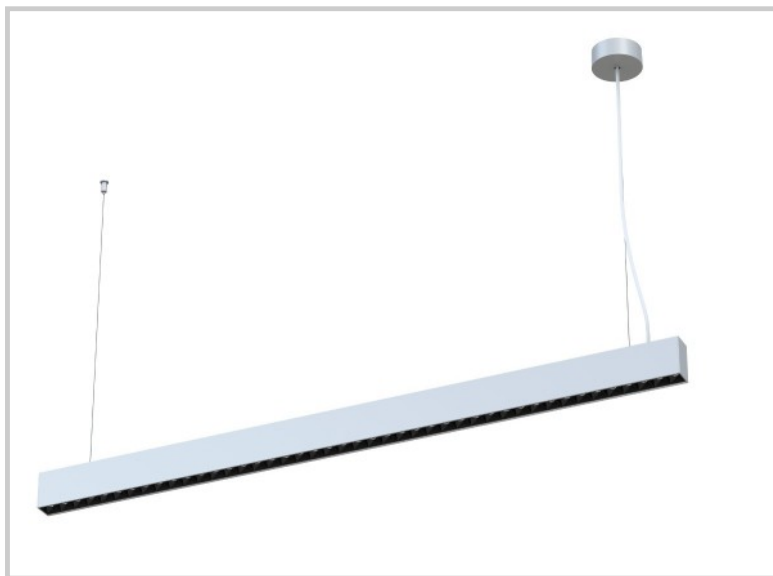

Reference: F01141

LINE-S F01141

Lenght (mm)	1445
Width (mm)	48
Depth (mm)	76
System power (W)	↑42W/28W ↓
Luminous flow (lm)	↑4100lm/3300lm ↓
Voltage	200-240V AC
Degree of protection	IP20
Luminaire life (h)	L80 - 50'000H
Driver lifetime (h)	50'000H
Beam angle	↑140°/75° ↓
Finishing	Argent RAL9006
Light source	Seoul 2835 LEDs
UGR	15
IK resistance	IK05
MacAdam	3
IRC	80
Diffuser	PC
Fixation	Suspendu
Driver brand	BOKE
Driver output amperage	1300-2000mA
Driver output voltage	3-42V
Protection class	Class I
Warranty	5 years
Color temperature	3000K
Light regulation	DALI
Operating temperature	-20°C ~40°C