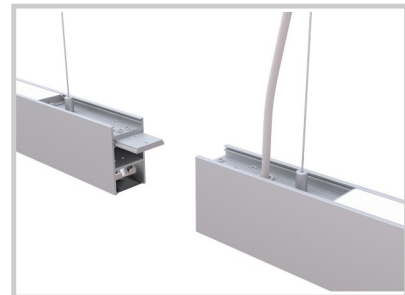

Reference: F01141

LINE-S F01141

Lenght (mm)	1445
Width (mm)	48
Depth (mm)	76
System power (W)	↑42W/28W ↓
Luminous flow (lm)	↑4100lm/3300lm ↓
Voltage	200-240V AC
Degree of protection	IP20
Luminaire life (h)	L80 - 50'000H
Driver lifetime (h)	50'000H
Beam angle	↑140°/75° ↓
Finishing	Argent RAL9006
Light source	Seoul 2835 LEDs
UGR	15
IK resistance	IK05
MacAdam	3
IRC	80
Diffuser	PC
Fixation	Suspendu
Driver brand	BOKE
Driver output amperage	1300-2000mA
Driver output voltage	3-42V
Protection class	Class I
Warranty	5 years
Color temperature	3000K
Light regulation	DALI
Operating temperature	-20°C ~40°C