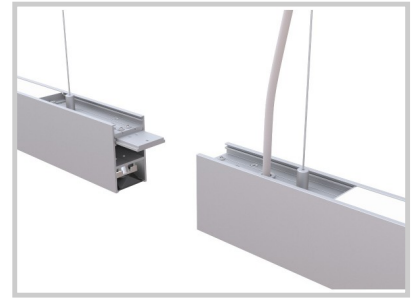

Reference: F01144

LINE-S F01144

Lenght (mm)	1445
Width (mm)	48
Depth (mm)	76
System power (W)	↑42W/28W ↓
Luminous flow (lm)	↑4100lm/3300lm ↓
Voltage	200-240V AC
Degree of protection	IP20
Luminaire life (h)	L80 - 50'000H
Driver lifetime (h)	50'000H
Beam angle	↑140°/75° ↓
Finishing	Blanc RAL9003
Light source	Seoul 2835 LEDs
UGR	15
IK resistance	IK05
MacAdam	3
IRC	80
Diffuser	PC
Fixation	Suspendu
Driver brand	BOKE
Driver output amperage	1300-2000mA
Driver output voltage	3-42V
Protection class	Class I
Warranty	5 years
Color temperature	3000K
Light regulation	DALI
Operating temperature	-20°C ~40°C