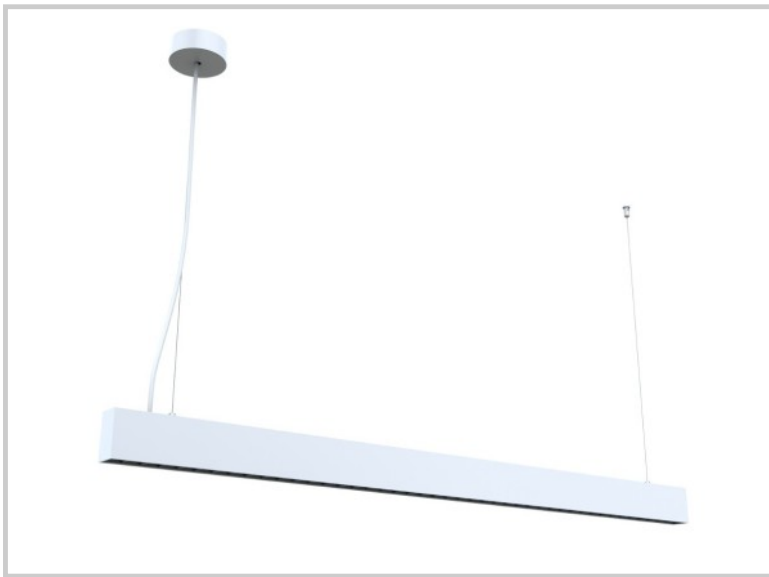

Reference: F01144

LINE-S F01144

Lenght (mm)	1445
Width (mm)	48
Depth (mm)	76
System power (W)	↑42W/28W ↓
Luminous flow (lm)	↑4100lm/3300lm ↓
Voltage	200-240V AC
Degree of protection	IP20
Luminaire life (h)	L80 - 50'000H
Driver lifetime (h)	50'000H
Beam angle	↑140°/75° ↓
Finishing	Blanc RAL9003
Light source	Seoul 2835 LEDs
UGR	15
IK resistance	IK05
MacAdam	3
IRC	80
Diffuser	PC
Fixation	Suspendu
Driver brand	BOKE
Driver output amperage	1300-2000mA
Driver output voltage	3-42V
Protection class	Class I
Warranty	5 years
Color temperature	3000K
Light regulation	DALI
Operating temperature	-20°C ~40°C