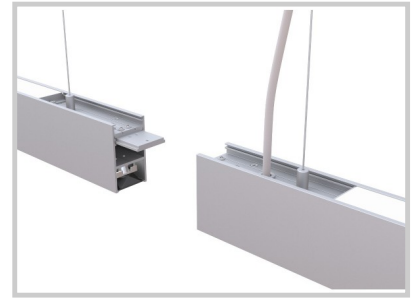

Reference: F01148

LINE-S F01148

Lenght (mm)	1445
Width (mm)	48
Depth (mm)	76
System power (W)	↑42W/28W ↓
Luminous flow (lm)	↑4100lm/3300lm ↓
Voltage	200-240V AC
Degree of protection	IP20
Luminaire life (h)	L80 - 50'000H
Driver lifetime (h)	50'000H
Beam angle	↑140°/75° ↓
Finishing	Black -RAL7021
Light source	Seoul 2835 LEDs
UGR	15
IK resistance	IK05
MacAdam	3
IRC	80
Diffuser	PC
Fixation	Suspendu
Driver brand	BOKE
Driver output amperage	1300-2000mA
Driver output voltage	3-42V
Protection class	Class I
Warranty	5 years
Color temperature	4000K
Light regulation	DALI
Operating temperature	-20°C ~40°C