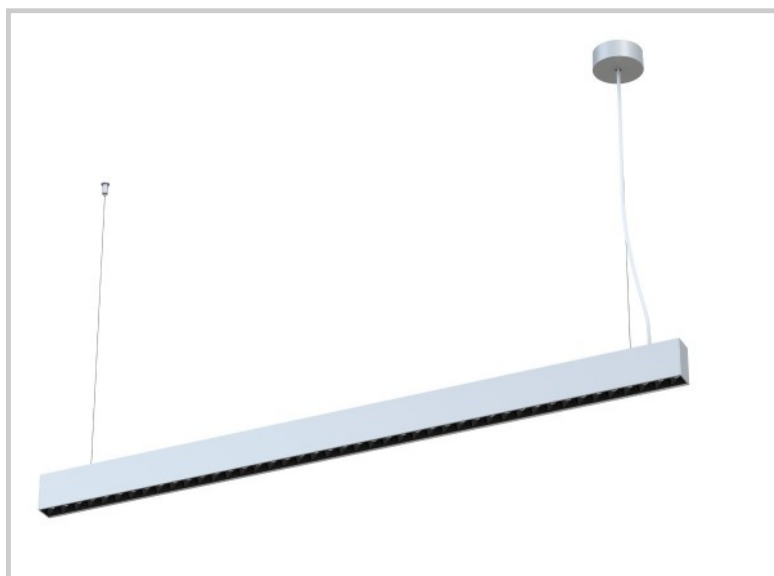

Reference: F01213

LINE-U F01213

Lenght (mm)	1493
Width (mm)	38
Depth (mm)	66
System power (W)	↑ 30W/30W ↓
Luminous flow (lm)	↑ 3550lm/3050lm ↓
Voltage	200-240V AC
Degree of protection	IP20
Luminaire life (h)	L80 - 50'000H
Driver lifetime (h)	50'000H
Beam angle	↑ 115°/50° ↓
Finishing	Argent RAL9006
Light source	Seoul 2835 LEDs
UGR	6
IK resistance	IK05
MacAdam	3
IRC	80
Diffuser	PC
Fixation	Suspendu
Driver brand	BOKE
Driver output amperage	1550-2000mA
Driver output voltage	6-42V DC
Protection class	Class I
Warranty	5 years
Color temperature	3000K
Light regulation	On-off
Operating temperature	-20°C ~40°C