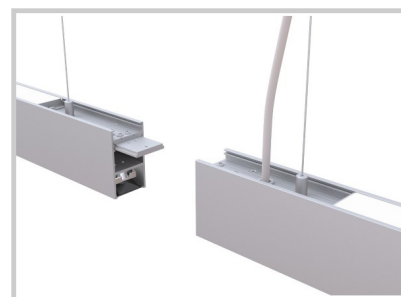

Reference: F01213

LINE-U F01213

Lenght (mm)	1493
Width (mm)	38
Depth (mm)	66
System power (W)	↑ 30W/30W ↓
Luminous flow (lm)	↑ 3550lm/3050lm ↓
Voltage	200-240V AC
Degree of protection	IP20
Luminaire life (h)	L80 - 50'000H
Driver lifetime (h)	50'000H
Beam angle	↑ 115°/50° ↓
Finishing	Argent RAL9006
Light source	Seoul 2835 LEDs
UGR	6
IK resistance	IK05
MacAdam	3
IRC	80
Diffuser	PC
Fixation	Suspendu
Driver brand	BOKE
Driver output amperage	1550-2000mA
Driver output voltage	6-42V DC
Protection class	Class I
Warranty	5 years
Color temperature	3000K
Light regulation	On-off
Operating temperature	-20°C ~40°C