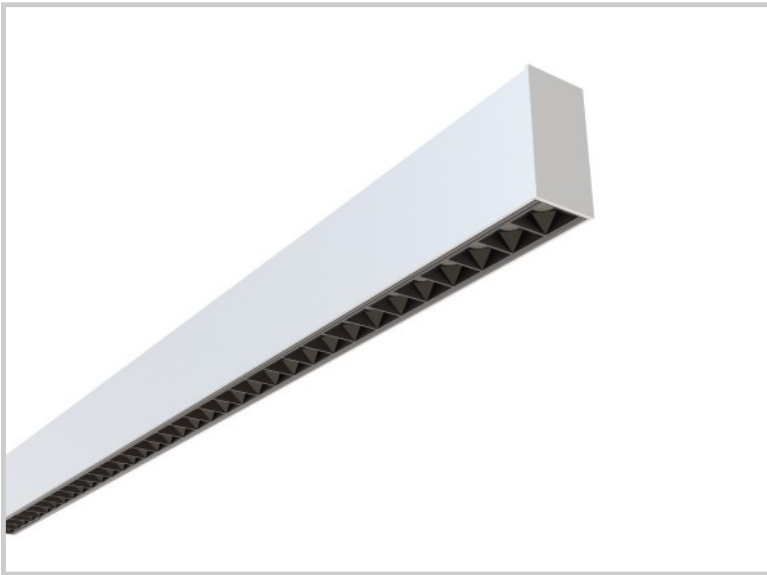

Reference: F01231

LINE-C F01231

Lenght (mm)	1172
Width (mm)	40
Depth (mm)	80
System power (W)	40W
Luminous flow (lm)	4000lm
Voltage	200-240V AC
Degree of protection	IP20
Luminaire life (h)	L80 - 50'000H
Driver lifetime (h)	50'000H
Beam angle	50° ↓
Finishing	Argent RAL9006
Light source	Seoul 2835 LEDs
UGR	10
IK resistance	IK05
MacAdam	3
IRC	80
Diffuser	PC
Fixation	Applique
Driver brand	BOKE
Driver output amperage	800-1000mA
Driver output voltage	6-42V DC
Protection class	Class I
Warranty	5 years
Color temperature	3000K
Light regulation	On-off
Operating temperature	-20°C ~40°C