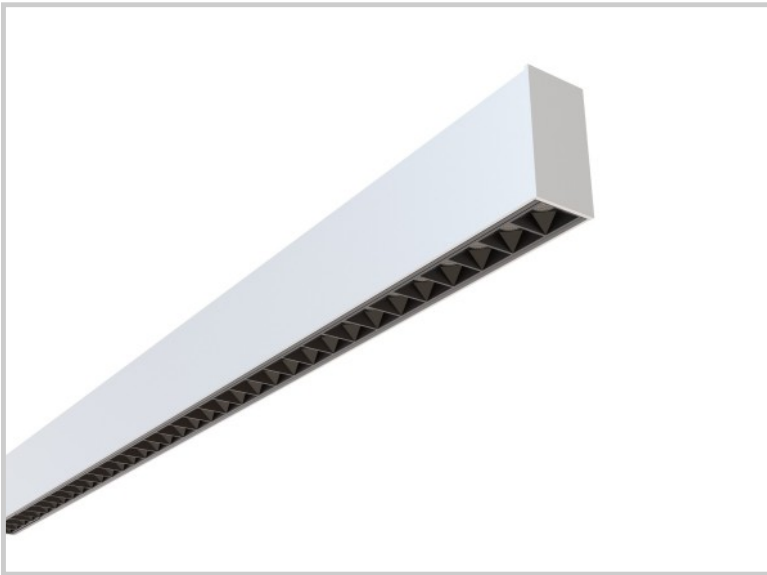

Reference: F01234

LINE-C F01234

Lenght (mm)	1172
Width (mm)	40
Depth (mm)	80
System power (W)	40W
Luminous flow (lm)	4000lm
Voltage	200-240V AC
Degree of protection	IP20
Luminaire life (h)	L80 - 50'000H
Driver lifetime (h)	50'000H
Beam angle	50° ↓
Finishing	Blanc RAL9003
Light source	Seoul 2835 LEDs
UGR	10
IK resistance	IK05
MacAdam	3
IRC	80
Diffuser	PC
Fixation	Applique
Driver brand	BOKE
Driver output amperage	800-1000mA
Driver output voltage	6-42V DC
Protection class	Class I
Warranty	5 years
Color temperature	3000K
Light regulation	On-off
Operating temperature	-20°C ~40°C