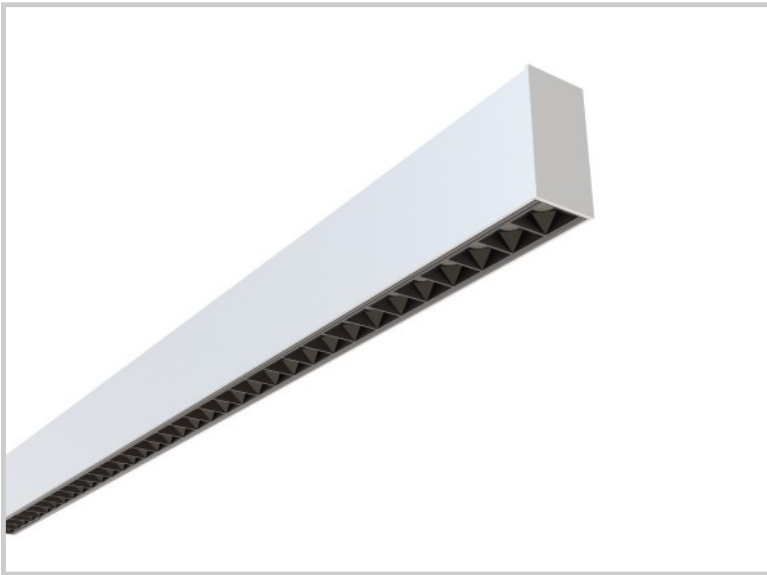

Reference: F01244

LINE-C F01244

Lenght (mm)	1172
Width (mm)	40
Depth (mm)	80
System power (W)	40W
Luminous flow (lm)	4000lm
Voltage	200-240V AC
Degree of protection	IP20
Luminaire life (h)	L80 - 50'000H
Driver lifetime (h)	50'000H
Beam angle	50° ↓
Finishing	Blanc RAL9003
Light source	Seoul 2835 LEDs
UGR	10
IK resistance	IK05
MacAdam	3
IRC	80
Diffuser	PC
Fixation	Applique
Driver brand	BOKE
Driver output amperage	550-1000mA
Driver output voltage	3-42V
Protection class	Class I
Warranty	5 years
Color temperature	4000K
Light regulation	DALI
Operating temperature	-20°C ~40°C