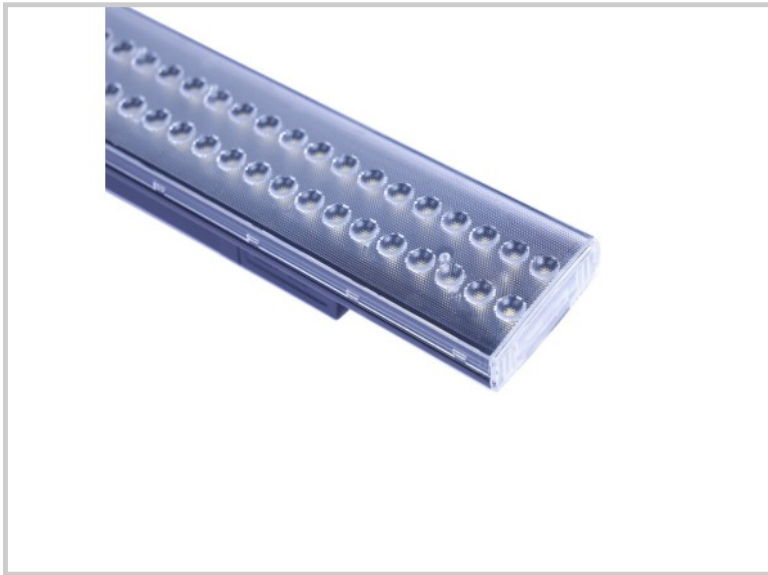

Reference: C3000

X-Line-0

Lenght (mm)	600
Width (mm)	60
Height (mm)	10
System power (W)	14w/16w/18w/20w
Luminous flow (lm)	2240lm/2560lm/2880lm/3200lm
Voltage	220 - 240VAC
Degree of protection	I
Luminaire life (h)	50'000
Driver lifetime (h)	50'000
Beam angle	30°
Finishing	Black
Light source	SMD
MacAdam	<3
IRC	80Ra
Diffuser	Optique
Fixation	Quart de tour
CDL type	Direct
Connection	Rail Global 4 conducteurs triphasé
Driver output voltage	220 - 240VAC
Protection class	I
Matter	Acier
Warranty	5ans
Color temperature	2700K
Light regulation	On/Off
Operating temperature	-25° +60°C
Efficiency	160lm/W