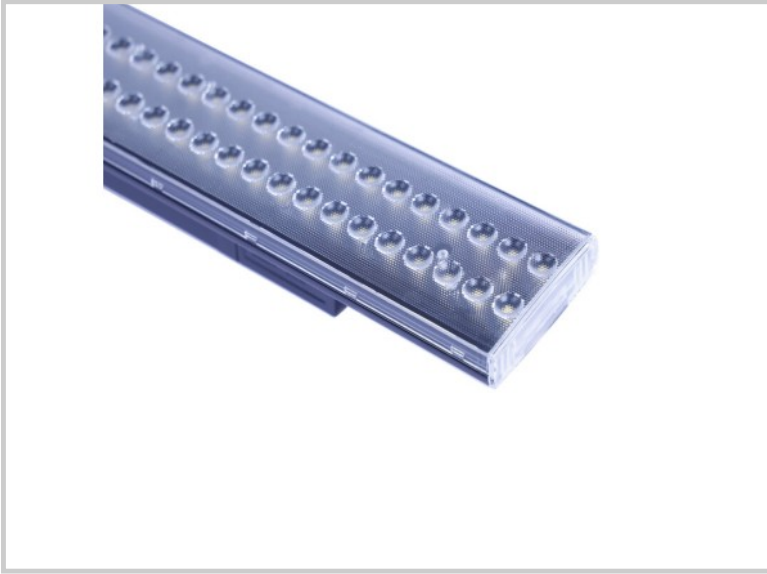

Reference: C3075

X-Line-0

Lenght (mm)	600
Width (mm)	60
Height (mm)	10
System power (W)	14w/16w/18w/20w
Luminous flow (lm)	2240lm/2560lm/2880lm/3200lm
Voltage	220 - 240VAC
Degree of protection	I
Luminaire life (h)	50'000
Driver lifetime (h)	50'000
Beam angle	90°
Finishing	Black
Light source	SMD
MacAdam	<3
IRC	80Ra
Diffuser	Optique
Fixation	Quart de tour
CDL type	Direct
Connection	Rail Global 4 conducteurs triphasé
Driver output voltage	220 - 240VAC
Protection class	I
Matter	Acier
Warranty	5ans
Color temperature	5700K
Light regulation	Dali
Operating temperature	-25° +60°C
Efficiency	160lm/W