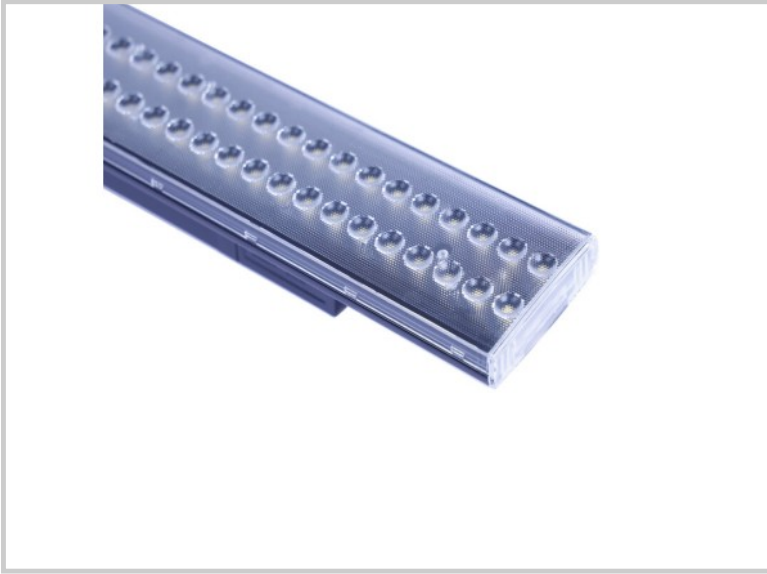

Reference: C3193

X-Line-0

Lenght (mm)	1200
Width (mm)	90
Height (mm)	49
System power (W)	28w/35w/36w/40w
Luminous flow (lm)	4480lm/5600lm/5760lm/6400lm
Voltage	220 - 240VAC
Degree of protection	I
Luminaire life (h)	50'000
Driver lifetime (h)	50'000
Beam angle	60°
Finishing	Black
Light source	SMD
MacAdam	<3
IRC	80Ra
Diffuser	Optique
Fixation	Quart de tour
CDL type	Direct
Connection	Rail Global 4 conducteurs triphasé
Driver output voltage	220 - 240VAC
Protection class	I
Matter	Acier
Warranty	5ans
Color temperature	2700K
Light regulation	Dali
Operating temperature	-25° +60°C
Efficiency	160lm/W