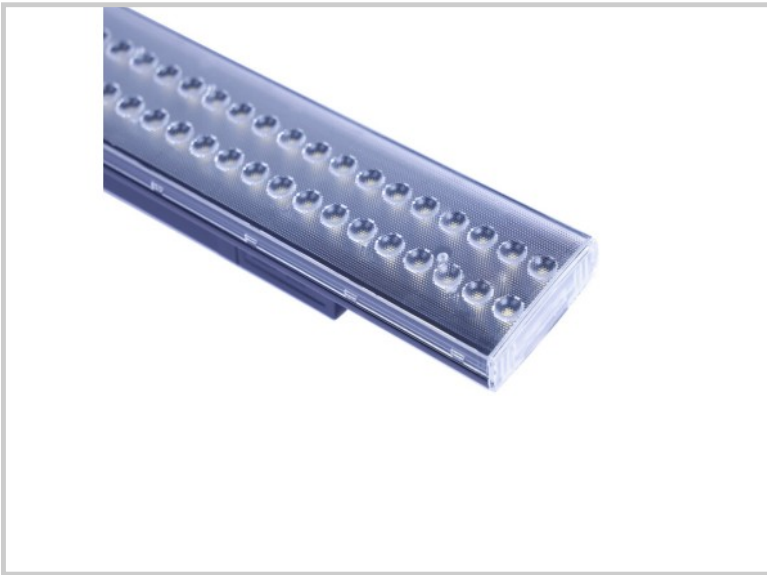

Reference: C3320

X-Line-0

Lenght (mm)	1493
Width (mm)	120
Height (mm)	54
System power (W)	35w/40w/45w/50w
Luminous flow (lm)	5600lm/6400lm/7200lm/8000lm
Voltage	220 - 240VAC
Degree of protection	I
Luminaire life (h)	50'000
Driver lifetime (h)	50'000
Beam angle	30°
Finishing	Black
Light source	SMD
MacAdam	<3
IRC	80Ra
Diffuser	Optique
Fixation	Quart de tour
CDL type	Direct
Connection	Rail Global 4 conducteurs triphasé
Driver output voltage	220 - 240VAC
Protection class	I
Matter	Acier
Warranty	5ans
Color temperature	2700K
Light regulation	On/Off
Operating temperature	-25° +60°C
Efficiency	160lm/W