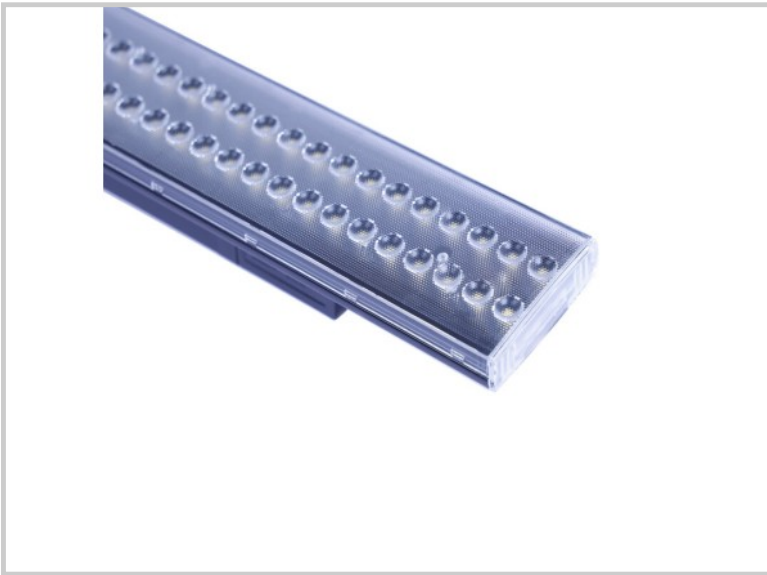

Reference: C3385

X-Line-0

Lenght (mm)	1493
Width (mm)	120
Height (mm)	54
System power (W)	35w/40w/45w/50w
Luminous flow (lm)	5600lm/6400lm/7200lm/8000lm
Voltage	220 - 240VAC
Degree of protection	I
Luminaire life (h)	50'000
Driver lifetime (h)	50'000
Beam angle	90°
Finishing	Black
Light source	SMD
MacAdam	<3
IRC	80Ra
Diffuser	Optique
Fixation	Quart de tour
CDL type	Direct
Connection	Rail Global 4 conducteurs triphasé
Driver output voltage	220 - 240VAC
Protection class	I
Matter	Acier
Warranty	5ans
Color temperature	2700K
Light regulation	Dali
Operating temperature	-25° +60°C
Efficiency	160lm/W