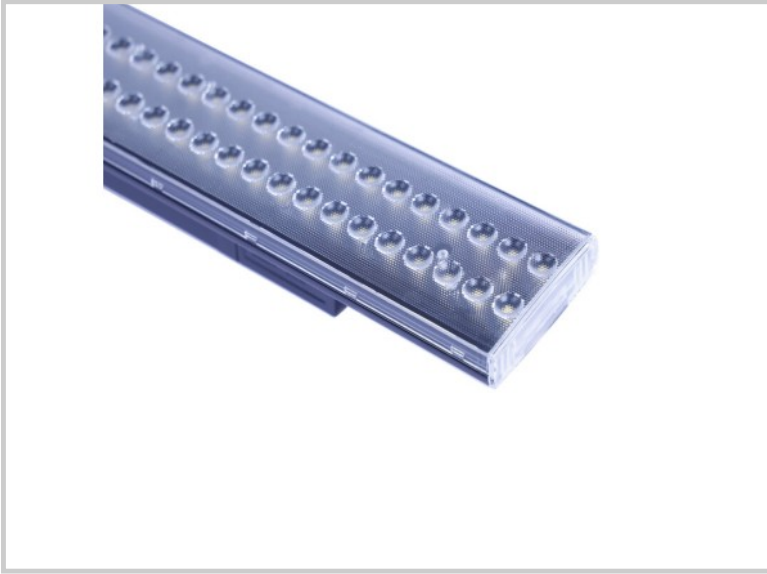

Reference: C3395

X-Line-0

Lenght (mm)	1493
Width (mm)	120
Height (mm)	54
System power (W)	35w/40w/45w/50w
Luminous flow (lm)	5600lm/6400lm/7200lm/8000lm
Voltage	220 - 240VAC
Degree of protection	I
Luminaire life (h)	50'000
Driver lifetime (h)	50'000
Beam angle	90°
Finishing	Black
Light source	SMD
MacAdam	<3
IRC	80Ra
Diffuser	Optique
Fixation	Quart de tour
CDL type	Direct
Connection	Rail Global 4 conducteurs triphasé
Driver output voltage	220 - 240VAC
Protection class	I
Matter	Acier
Warranty	5ans
Color temperature	5700K
Light regulation	Dali
Operating temperature	-25° +60°C
Efficiency	160lm/W