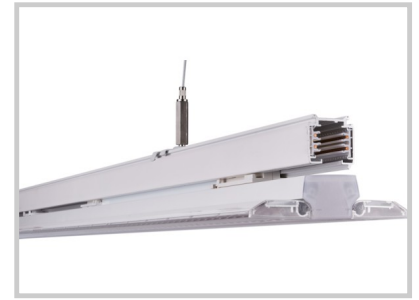

Reference: C3921

X-Line-3 C3921

Lenght (mm)	600
Width (mm)	60
Height (mm)	10
System power (W)	14w/16w/18w/20w
Luminous flow (lm)	2240lm/2560lm/2880lm/3200lm
Voltage	220 - 240VAC
Degree of protection	IP20
Luminaire life (h)	50'000
Driver lifetime (h)	50'000
Beam angle	30° x 30°
Finishing	White
Light source	SMD
MacAdam	<3
IRC	80Ra
Diffuser	Optique
Fixation	Quart de tour
CDL type	Direct
Connection	Rail Global 6 conducteurs triphasé
Driver output voltage	55-80V
Protection class	I
Matter	Acier
Warranty	5ans
Color temperature	3500K
Light regulation	Dali
Operating temperature	-25° +60°C
Efficiency	160lm/W