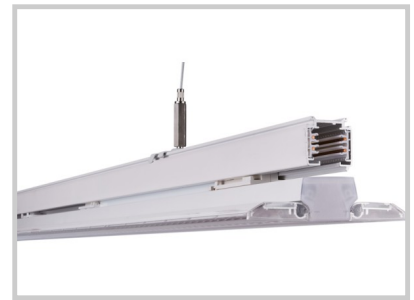

Reference: C3928

X-Line-3 C3928

Lenght (mm)	600
Width (mm)	60
Height (mm)	10
System power (W)	14w/16w/18w/20w
Luminous flow (lm)	2240lm/2560lm/2880lm/3200lm
Voltage	220 - 240VAC
Degree of protection	IP20
Luminaire life (h)	50'000
Driver lifetime (h)	50'000
Beam angle	30° x 30°
Finishing	White
Light source	SMD
MacAdam	<3
IRC	80Ra
Diffuser	Optique
Fixation	Quart de tour
CDL type	Direct
Connection	Rail Global 4 conducteurs triphasé
Driver output voltage	55-80V
Protection class	I
Matter	Acier
Warranty	5ans
Color temperature	6500K
Light regulation	On/Off
Operating temperature	-25° +60°C
Efficiency	160lm/W