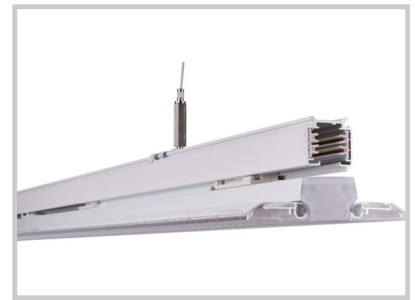

Reference: C3953

X-Line-3 C3953

Lenght (mm)	600
Width (mm)	60
Height (mm)	10
System power (W)	14w/16w/18w/20w
Luminous flow (lm)	2240lm/2560lm/2880lm/3200lm
Voltage	220 - 240VAC
Degree of protection	IP20
Luminaire life (h)	50'000
Driver lifetime (h)	50'000
Beam angle	30° x 90°
Finishing	White
Light source	SMD
MacAdam	<3
IRC	80Ra
Diffuser	Optique
Fixation	Quart de tour
CDL type	Direct
Connection	Rail Global 6 conducteurs triphasé
Driver output voltage	55-80V
Protection class	I
Matter	Acier
Warranty	5ans
Color temperature	3500K
Light regulation	Dali
Operating temperature	-25° +60°C
Efficiency	160lm/W