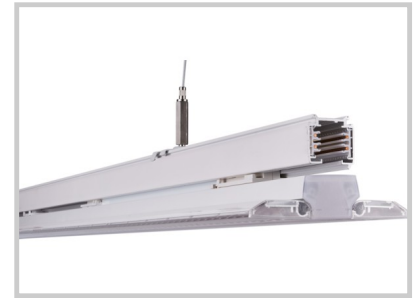

Reference: C3954

X-Line-3 C3954

Lenght (mm)	600
Width (mm)	60
Height (mm)	10
System power (W)	14w/16w/18w/20w
Luminous flow (lm)	2240lm/2560lm/2880lm/3200lm
Voltage	220 - 240VAC
Degree of protection	IP20
Luminaire life (h)	50'000
Driver lifetime (h)	50'000
Beam angle	30° x 90°
Finishing	White
Light source	SMD
MacAdam	<3
IRC	80Ra
Diffuser	Optique
Fixation	Quart de tour
CDL type	Direct
Connection	Rail Global 4 conducteurs triphasé
Driver output voltage	55-80V
Protection class	I
Matter	Acier
Warranty	5ans
Color temperature	4000K
Light regulation	On/Off
Operating temperature	-25° +60°C
Efficiency	160lm/W