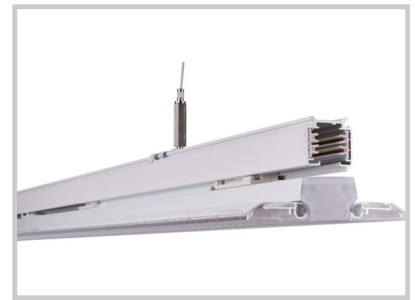

Reference: C4093

X-Line-3 C4093

Lenght (mm)	1493
Width (mm)	120
Height (mm)	54
System power (W)	35w/40w/45w/50w
Luminous flow (lm)	5600lm/6400lm/7200lm/8000lm
Voltage	220 - 240VAC
Degree of protection	IP20
Luminaire life (h)	50'000
Driver lifetime (h)	50'000
Beam angle	30° x 30°
Finishing	White
Light source	SMD
MacAdam	<3
IRC	80Ra
Diffuser	Optique
Fixation	Quart de tour
CDL type	Direct
Connection	Rail Global 6 conducteurs triphasé
Driver output voltage	55-80V
Protection class	I
Matter	Acier
Warranty	5ans
Color temperature	6500K
Light regulation	Dali
Operating temperature	-25° +60°C
Efficiency	160lm/W