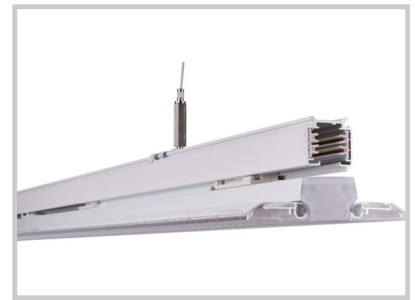

Reference: C4120

X-Line-3 C4120

Lenght (mm)	1493
Width (mm)	120
Height (mm)	54
System power (W)	35w/40w/45w/50w
Luminous flow (lm)	5600lm/6400lm/7200lm/8000lm
Voltage	220 - 240VAC
Degree of protection	IP20
Luminaire life (h)	50'000
Driver lifetime (h)	50'000
Beam angle	30° x 90°
Finishing	White
Light source	SMD
MacAdam	<3
IRC	80Ra
Diffuser	Optique
Fixation	Quart de tour
CDL type	Direct
Connection	Rail Global 4 conducteurs triphasé
Driver output voltage	55-80V
Protection class	I
Matter	Acier
Warranty	5ans
Color temperature	5000K
Light regulation	On/Off
Operating temperature	-25° +60°C
Efficiency	160lm/W