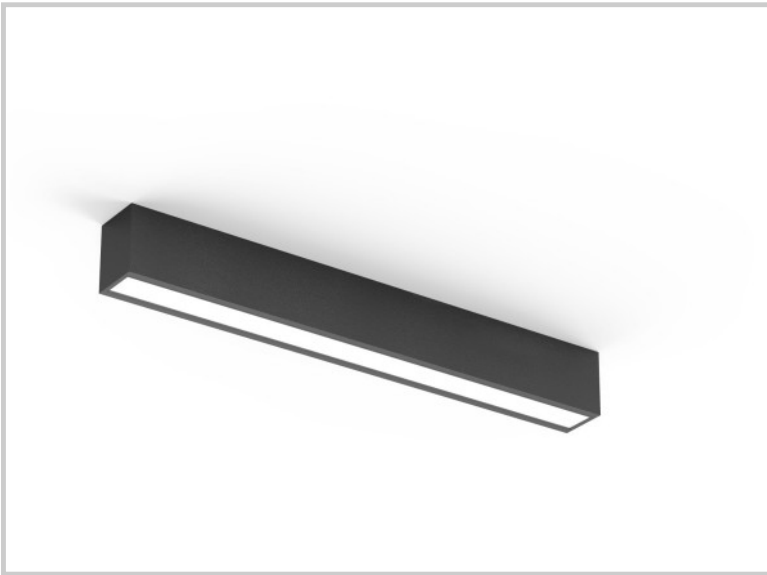

Reference: C11000

ORI 600 C11000

Lenght (mm)	604
Width (mm)	60
Height (mm)	70
System power (W)	20W
Luminous flow (lm)	2400lm
Voltage	200-240V AC
Degree of protection	IP20
Luminaire life (h)	50'000
Driver lifetime (h)	50'000
Beam angle	100°
Finishing	White
Light source	SDM
IRC	>80
Diffuser	Opal
Fixation	Applique / Suspendu
Matter	Aluminium / Plastique
Color temperature	3000K
Light regulation	On / Off
Operating temperature	-20°C ~45°C
Efficiency	~120lm/W
Flicker	Non-scintillant
Weight	1,65Kg