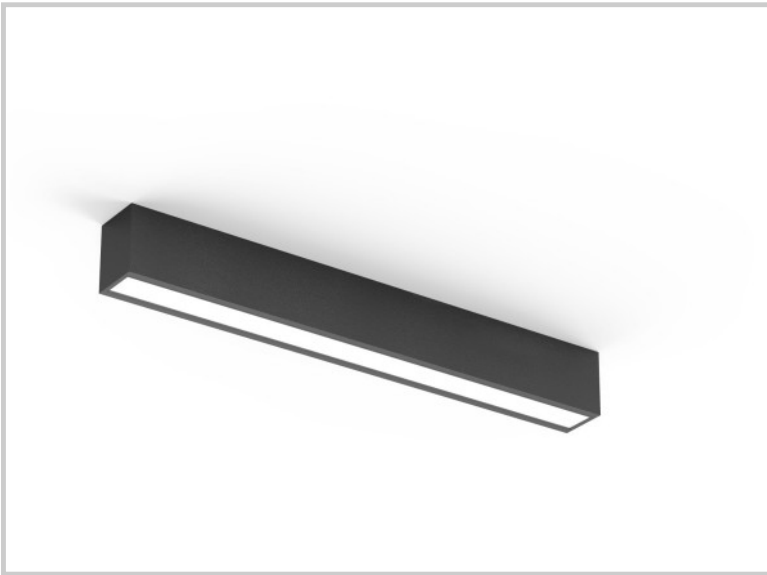

Reference: C11001

ORI 600 C11001

Lenght (mm)	604
Width (mm)	60
Height (mm)	70
System power (W)	20W
Luminous flow (lm)	2400lm
Voltage	200-240V AC
Degree of protection	IP20
Luminaire life (h)	50'000
Driver lifetime (h)	50'000
Beam angle	100°
Finishing	White
Light source	SDM
IRC	>80
Diffuser	Opal
Fixation	Applique / Suspendu
Matter	Aluminium / Plastique
Color temperature	4000K
Light regulation	On / Off
Operating temperature	-20°C ~45°C
Efficiency	~120lm/W
Flicker	Non-scintillant
Weight	1,65Kg