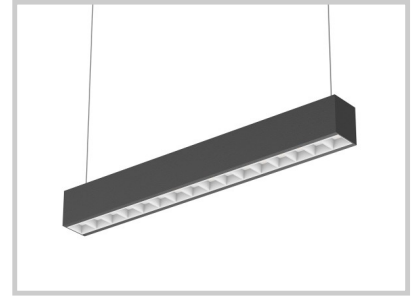

Reference: C11016

ORI 1200 C11016

Lenght (mm)	1204
Width (mm)	60
Height (mm)	70
System power (W)	40W
Luminous flow (lm)	4800lm
Voltage	200-240V AC
Degree of protection	IP20
Luminaire life (h)	50'000
Driver lifetime (h)	50'000
Beam angle	100°
Finishing	White
Light source	SDM
IRC	>80
Diffuser	Micro-reflecteur
Fixation	Applique / Suspendu
Matter	Aluminium / Plastique
Color temperature	4000K
Light regulation	On / Off
Operating temperature	-20°C ~45°C
Efficiency	~120lm/W
Notes	Anti-éblouisseur
Flicker	Non-scintillant
Weight	2,2Kg