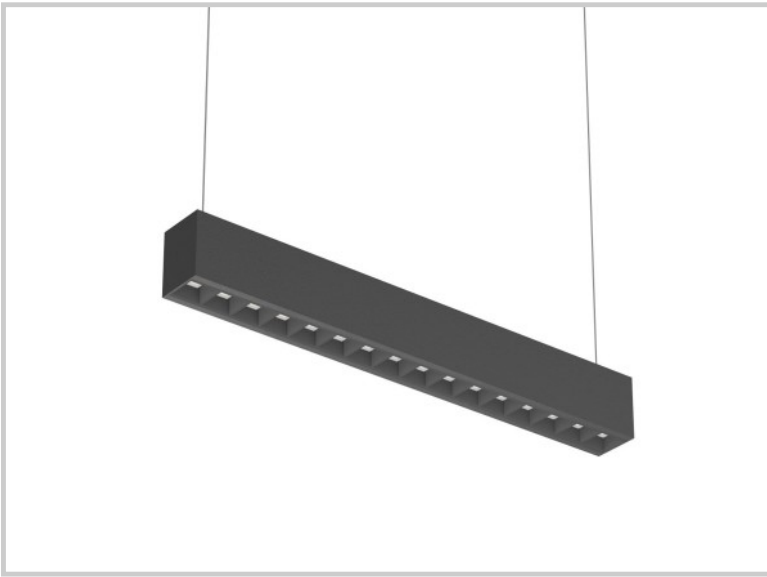

Reference: C11016

ORI 1200 C11016

Lenght (mm)	1204
Width (mm)	60
Height (mm)	70
System power (W)	40W
Luminous flow (lm)	4800lm
Voltage	200-240V AC
Degree of protection	IP20
Luminaire life (h)	50'000
Driver lifetime (h)	50'000
Beam angle	100°
Finishing	White
Light source	SDM
IRC	>80
Diffuser	Micro-reflecteur
Fixation	Applique / Suspendu
Matter	Aluminium / Plastique
Color temperature	4000K
Light regulation	On / Off
Operating temperature	-20°C ~45°C
Efficiency	~120lm/W
Notes	Anti-éblouisseur
Flicker	Non-scintillant
Weight	2,2Kg