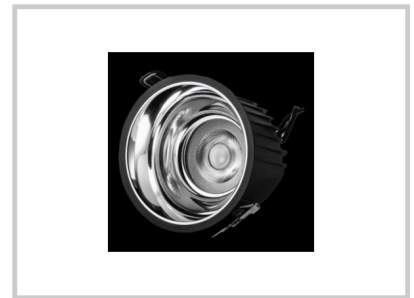

Reference: D32380

Dipper COB 110

Diameter (mm)	Φ110
Embedding diameter (mm)	Φ100
Embedding depth (mm)	76
System power (W)	12W
Luminous flow (lm)	1320lm
Voltage	AC 220 - 240V
Degree of protection	IP54
Luminaire life (h)	50000
Driver lifetime (h)	50000
Beam angle	24°
Finishing	Blanc (noir sur demande)
Light source	COB
UGR	<19
MacAdam	SDCM <3
IRC	>80 (>90 sur demande)
Fixation	Encastré
CDL type	Direct
Protection class	Classe II
Matter	Aluminium
Warranty	5ans
Color temperature	5000K
Light regulation	Dali
Operating temperature	-20° + ~40°C
Efficiency	110lm/W
Reflector	Argent mat
Dimming range	1 - 100%