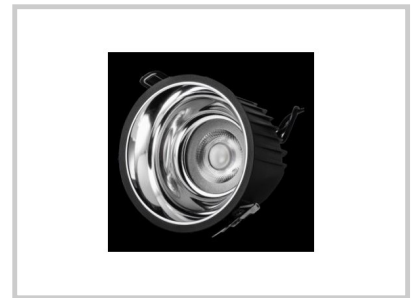

Reference: D32412

Dipper COB 110

Diameter (mm)	Φ110
Embedding diameter (mm)	Φ100
Embedding depth (mm)	76
System power (W)	12W
Luminous flow (lm)	1320lm
Voltage	AC 220 - 240V
Degree of protection	IP54
Luminaire life (h)	50000
Driver lifetime (h)	50000
Beam angle	50°
Finishing	Blanc (noir sur demande)
Light source	COB
UGR	<19
MacAdam	SDCM <3
IRC	>80 (>90 sur demande)
Fixation	Encastré
CDL type	Direct
Protection class	Classe II
Matter	Aluminium
Warranty	5ans
Color temperature	5000K
Light regulation	Dali
Operating temperature	-20° + ~40°C
Efficiency	110lm/W
Reflector	Argent mat
Dimming range	1 - 100%