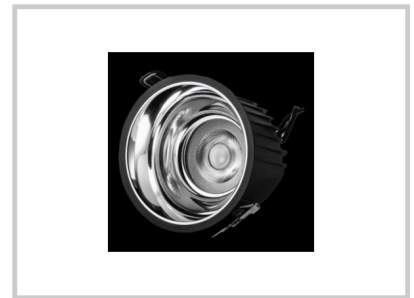

Reference: D32556

Dipper COB 135

Diameter (mm)	Φ135
Embedding diameter (mm)	Φ125
Embedding depth (mm)	96
System power (W)	25W
Luminous flow (lm)	2700lm
Voltage	AC 220 - 240V
Degree of protection	IP54
Luminaire life (h)	50000
Driver lifetime (h)	50000
Beam angle	24°
Finishing	Blanc (noir sur demande)
Light source	COB
UGR	<19
MacAdam	SDCM <3
IRC	>80 (>90 sur demande)
Fixation	Encastré
CDL type	Direct
Protection class	Classe II
Matter	Aluminium
Warranty	5ans
Color temperature	3000K
Light regulation	Dali
Operating temperature	-20° + ~40°C
Efficiency	108lm/W
Reflector	Argent mat
Dimming range	1 - 100%