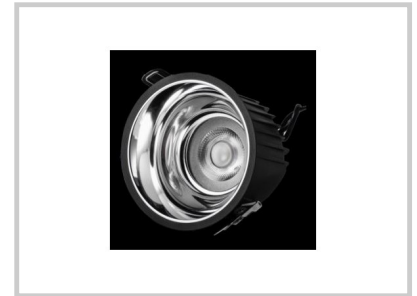

Reference: D32559

Dipper COB 135

Diameter (mm)	Φ135
Embedding diameter (mm)	Φ125
Embedding depth (mm)	96
System power (W)	25W
Luminous flow (lm)	2700lm
Voltage	AC 220 - 240V
Degree of protection	IP54
Luminaire life (h)	50000
Driver lifetime (h)	50000
Beam angle	24°
Finishing	Blanc (noir sur demande)
Light source	COB
UGR	<19
MacAdam	SDCM <3
IRC	>80 (>90 sur demande)
Fixation	Encastré
CDL type	Direct
Protection class	Classe II
Matter	Aluminium
Warranty	5ans
Color temperature	3000K
Light regulation	Dali
Operating temperature	-20° + ~40°C
Efficiency	108lm/W
Reflector	Noir brillant
Dimming range	1 - 100%