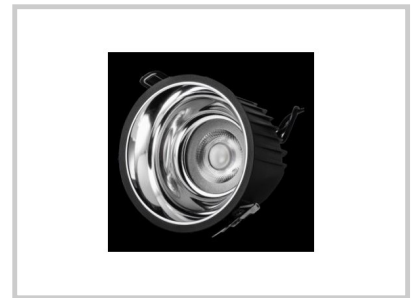

Reference: D32588

Dipper COB 135

Diameter (mm)	Φ135
Embedding diameter (mm)	Φ125
Embedding depth (mm)	96
System power (W)	25W
Luminous flow (lm)	2700lm
Voltage	AC 220 - 240V
Degree of protection	IP54
Luminaire life (h)	50000
Driver lifetime (h)	50000
Beam angle	50°
Finishing	Blanc (noir sur demande)
Light source	COB
UGR	<19
MacAdam	SDCM <3
IRC	>80 (>90 sur demande)
Fixation	Encastré
CDL type	Direct
Protection class	Classe II
Matter	Aluminium
Warranty	5ans
Color temperature	3000K
Light regulation	Dali
Operating temperature	-20° + ~40°C
Efficiency	108lm/W
Reflector	Argent mat
Dimming range	1 - 100%