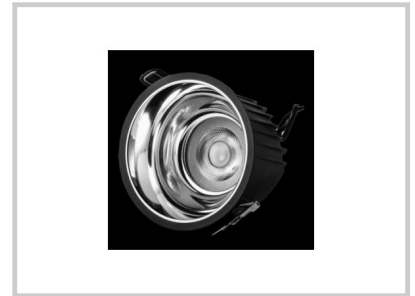

Reference: D32757

Dipper COB 190

Diameter (mm)	Φ186
Embedding diameter (mm)	Φ175
Embedding depth (mm)	122
System power (W)	35W
Luminous flow (lm)	3360lm
Voltage	AC 220 - 240V
Degree of protection	IP54
Luminaire life (h)	50000
Driver lifetime (h)	50000
Beam angle	24°
Finishing	Blanc (noir sur demande)
Light source	COB
UGR	<19
MacAdam	SDCM <3
IRC	>80 (>90 sur demande)
Fixation	Encastré
CDL type	Direct
Protection class	Classe II
Matter	Aluminium
Warranty	5ans
Color temperature	4000K
Light regulation	Dali
Operating temperature	-20° + ~40°C
Efficiency	96lm/W
Reflector	Chromé
Dimming range	1 - 100%