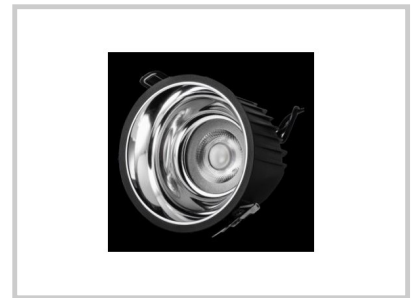

Reference: D32788

Dipper COB 190

Diameter (mm)	Φ186
Embedding diameter (mm)	Φ175
Embedding depth (mm)	122
System power (W)	35W
Luminous flow (lm)	3360lm
Voltage	AC 220 - 240V
Degree of protection	IP54
Luminaire life (h)	50000
Driver lifetime (h)	50000
Beam angle	50°
Finishing	Blanc (noir sur demande)
Light source	COB
UGR	<19
MacAdam	SDCM <3
IRC	>80 (>90 sur demande)
Fixation	Encastré
CDL type	Direct
Protection class	Classe II
Matter	Aluminium
Warranty	5ans
Color temperature	4000K
Light regulation	Dali
Operating temperature	-20° + ~40°C
Efficiency	96lm/W
Reflector	Argent mat
Dimming range	1 - 100%