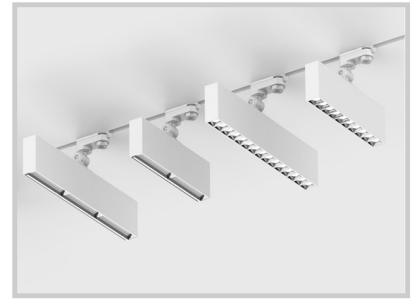

Reference: C15054

Otshy 400 C15054

Lenght (mm)	404
Width (mm)	35
Height (mm)	196
System power (W)	30W
Luminous flow (lm)	1750lm
Voltage	220-240V AC
Degree of protection	IP20
Luminaire life (h)	50'000
Driver lifetime (h)	50'000
Beam angle	70° x 90° x 15°
Finishing	White
Light source	SMD
IK resistance	IK06
IRC	>90
Fixation	Sur rail
Protection class	Class II
Matter	Aluminium
Warranty	5ans
Color temperature	4000K
Light regulation	On / Off
Operating temperature	-20°C ~40°C
Efficiency	90lm/W
Notes	Orientable 325° et 220°
Flicker	Sans scintillement
Weight	1,31Kg