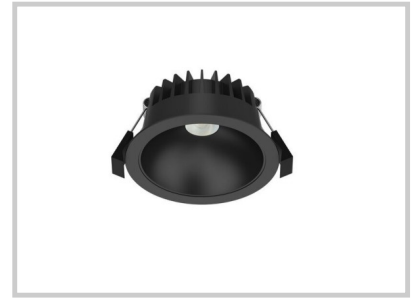

Reference: D35024

Curvy 80 D35024

Diameter (mm)	Ø80
Embedding diameter (mm)	Ø68 - 75
Embedding depth (mm)	46
System power (W)	8W
Luminous flow (lm)	725lm
Voltage	220 - 240V AC
Degree of protection	IP54 (IP20 partie encastrée)
Luminaire life (h)	50'000
Driver lifetime (h)	50'000
Beam angle	60°
Finishing	White
Light source	COB
UGR	>23
IRC	>80
Fixation	Encastrer
Protection class	Class II
Matter	Aluminium moulé sous pression / plastique
Warranty	5ans
Color temperature	3000K
Light regulation	On / Off
Operating temperature	-20°C ~45°C
Efficiency	90lm/W
Flicker	Sans scintillement
Weight	0,21Kg