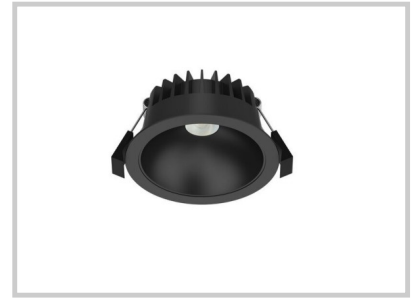

Reference: D35047

Curvy 95 D35047

Diameter (mm)	Ø95
Embedding diameter (mm)	Ø80 - 85
Embedding depth (mm)	51
System power (W)	6W
Luminous flow (lm)	490lm
Voltage	220 - 240V AC
Degree of protection	IP54 (IP20 partie encastrée)
Luminaire life (h)	50'000
Driver lifetime (h)	50'000
Beam angle	60°
Finishing	Black
Light source	COB
UGR	>19
IRC	>80
Fixation	Encastrer
Protection class	Class II
Matter	Aluminium moulé sous pression / plastique
Warranty	5ans
Color temperature	3CCT : 3000K / 4000K / 5700K
Light regulation	On / Off
Operating temperature	-20°C ~45°C
Efficiency	80lm/W
Flicker	Sans scintillement
Weight	0,21Kg