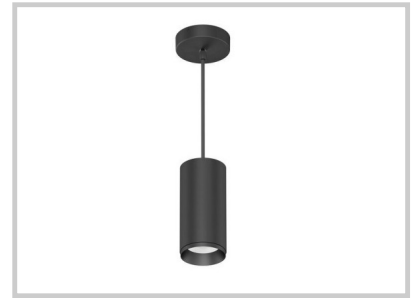

Reference: D39004

## Pumpy 65 D39004

Height (mm)	1265
Diameter (mm)	Ø65
System power (W)	10W
Luminous flow (lm)	925lm
Voltage	200-240V AC
Degree of protection	IP20
Luminaire life (h)	50'000
Driver lifetime (h)	50'000
Beam angle	24°
Finishing	White
Light source	COB
IRC	>80
Fixation	Suspendu
Matter	Aluminium et plastique
Warranty	5ans
Color temperature	4000K
Light regulation	On / Off
Operating temperature	-20°C ~40°C
Efficiency	~93lm/W
Flicker	Sans scintillement
Weight	0,55Kg