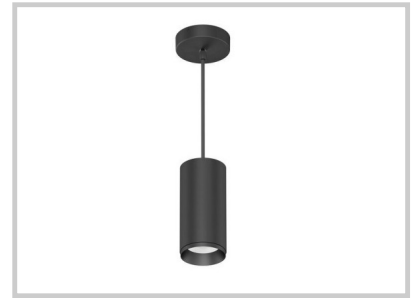

Reference: D39114

## Pumpy 85 D39114

Height (mm)	1285
Diameter (mm)	Ø85
System power (W)	20W
Luminous flow (lm)	2125lm
Voltage	200-240V AC
Degree of protection	IP20
Luminaire life (h)	50'000
Driver lifetime (h)	50'000
Beam angle	24°
Finishing	White
Light source	COB
IRC	>80
Fixation	Suspendu
Matter	Aluminium et plastique
Warranty	5ans
Color temperature	5000K
Light regulation	On / Off
Operating temperature	-20°C ~40°C
Efficiency	106lm/W
Flicker	Sans scintillement
Weight	0,8Kg