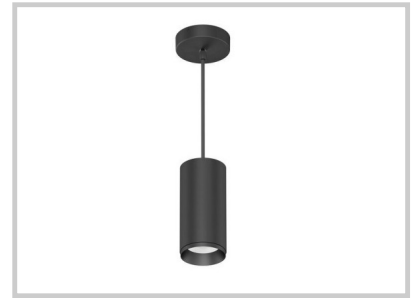

Reference: D39142

Pumpy 85 D39142

Height (mm)	1285
Diameter (mm)	Ø85
System power (W)	20W
Luminous flow (lm)	2125lm
Voltage	200-240V AC
Degree of protection	IP20
Luminaire life (h)	50'000
Driver lifetime (h)	50'000
Beam angle	36°
Finishing	Black
Light source	COB
IRC	>80
Fixation	Suspendu
Matter	Aluminium et plastique
Warranty	5ans
Color temperature	5000K
Light regulation	DALI
Operating temperature	-20°C ~40°C
Efficiency	106lm/W
Flicker	Sans scintillement
Weight	0,8Kg