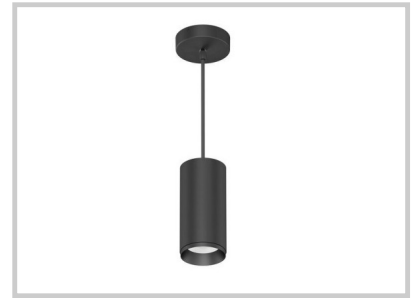

Reference: D39161

## Pumpy 85 D39161

Height (mm)	1285
Diameter (mm)	Ø85
System power (W)	20W
Luminous flow (lm)	2125lm
Voltage	200-240V AC
Degree of protection	IP20
Luminaire life (h)	50'000
Driver lifetime (h)	50'000
Beam angle	45°
Finishing	Black
Light source	COB
IRC	>90
Fixation	Suspendu
Matter	Aluminium et plastique
Warranty	5ans
Color temperature	3CCT 3000K / 3500K / 5000K
Light regulation	On / Off
Operating temperature	-20°C ~40°C
Efficiency	106lm/W
Flicker	Sans scintillement
Weight	0,8Kg