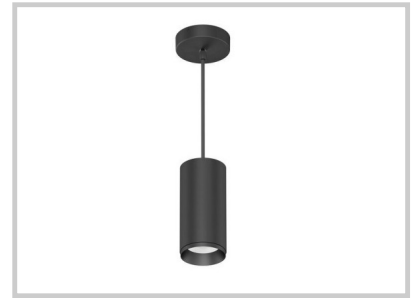

Reference: D39195

Pumpy 100 D39195

Height (mm)	1320
Diameter (mm)	Ø100
System power (W)	25W
Luminous flow (lm)	2475lm
Voltage	200-240V AC
Degree of protection	IP20
Luminaire life (h)	50'000
Driver lifetime (h)	50'000
Beam angle	36°
Finishing	Black
Light source	COB
IRC	>80
Fixation	Suspendu
Matter	Aluminium et plastique
Warranty	5ans
Color temperature	5000K
Light regulation	On / Off
Operating temperature	-20°C ~40°C
Efficiency	83lm/W
Flicker	Sans scintillement
Weight	1,15Kg