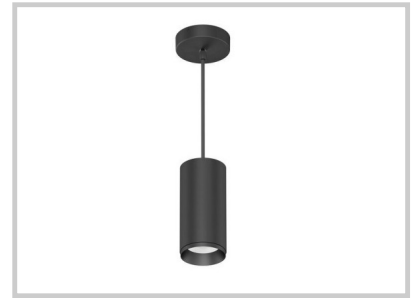

Reference: D39224

Pumpy 100 D39224

Height (mm)	1320
Diameter (mm)	Ø100
System power (W)	30W
Luminous flow (lm)	2475lm
Voltage	200-240V AC
Degree of protection	IP20
Luminaire life (h)	50'000
Driver lifetime (h)	50'000
Beam angle	24°
Finishing	White
Light source	COB
IRC	>90
Fixation	Suspendu
Matter	Aluminium et plastique
Warranty	5ans
Color temperature	3CCT 3000K / 3500K / 5000K
Light regulation	On / Off
Operating temperature	-20°C ~40°C
Efficiency	83lm/W
Flicker	Sans scintillement
Weight	1,15Kg