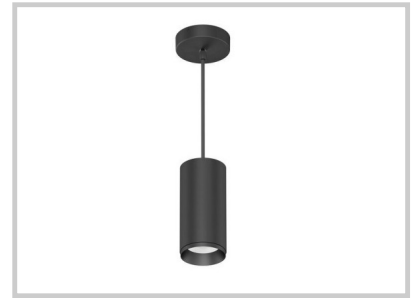

Reference: D39240

## Pumpy 100 D39240

Height (mm)	1320
Diameter (mm)	Ø100
System power (W)	30W
Luminous flow (lm)	2475lm
Voltage	200-240V AC
Degree of protection	IP20
Luminaire life (h)	50'000
Driver lifetime (h)	50'000
Beam angle	36°
Finishing	White
Light source	COB
IRC	>80
Fixation	Suspendu
Matter	Aluminium et plastique
Warranty	5ans
Color temperature	5000K
Light regulation	On / Off
Operating temperature	-20°C ~40°C
Efficiency	83lm/W
Flicker	Sans scintillement
Weight	1,15Kg