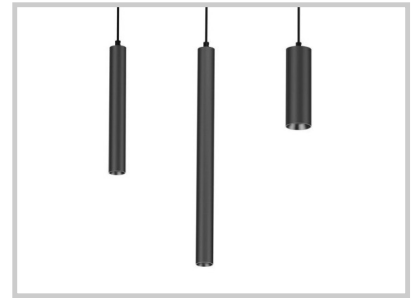

Reference: D38047

Finer 500 D38047

Height (mm)	500
Diameter (mm)	Ø39
System power (W)	5W
Luminous flow (lm)	500
Voltage	200-240V AC
Degree of protection	IP20
Luminaire life (h)	50'000
Driver lifetime (h)	50'000
Beam angle	60°
Finishing	Black
Light source	COB
UGR	<19
IRC	>80
Fixation	Suspendu
Matter	Aluminium
Warranty	5ans
Color temperature	5000K
Light regulation	On / Off
Operating temperature	-20°C ~45°C
Efficiency	100lm/W
Flicker	Sans scintillement
Weight	0,65Kg