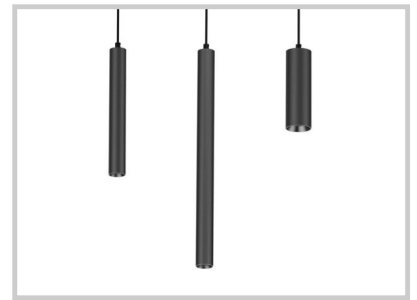

Reference: D38058

Finer 180 D38058

Height (mm)	180
Diameter (mm)	Ø58
System power (W)	10W
Luminous flow (lm)	1000
Voltage	200-240V AC
Degree of protection	IP20
Luminaire life (h)	50'000
Driver lifetime (h)	50'000
Beam angle	24°
Finishing	White
Light source	COB
UGR	<19
IRC	>80
Fixation	Suspendu
Matter	Aluminium
Warranty	5ans
Color temperature	4000K
Light regulation	On / Off
Operating temperature	-20°C ~45°C
Efficiency	100lm/W
Flicker	Sans scintillement
Weight	0,54Kg