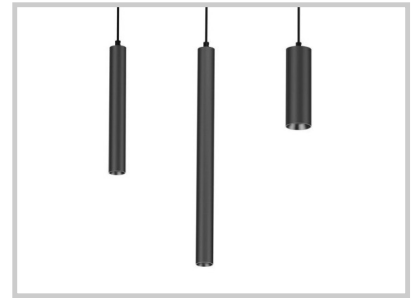

Reference: D38075

Finer 180 D38075

Height (mm)	180
Diameter (mm)	Ø58
System power (W)	10W
Luminous flow (lm)	1000
Voltage	200-240V AC
Degree of protection	IP20
Luminaire life (h)	50'000
Driver lifetime (h)	50'000
Beam angle	60°
Finishing	White
Light source	COB
UGR	<19
IRC	>80
Fixation	Suspendu
Matter	Aluminium
Warranty	5ans
Color temperature	5000K
Light regulation	On / Off
Operating temperature	-20°C ~45°C
Efficiency	100lm/W
Flicker	Sans scintillement
Weight	0,54Kg