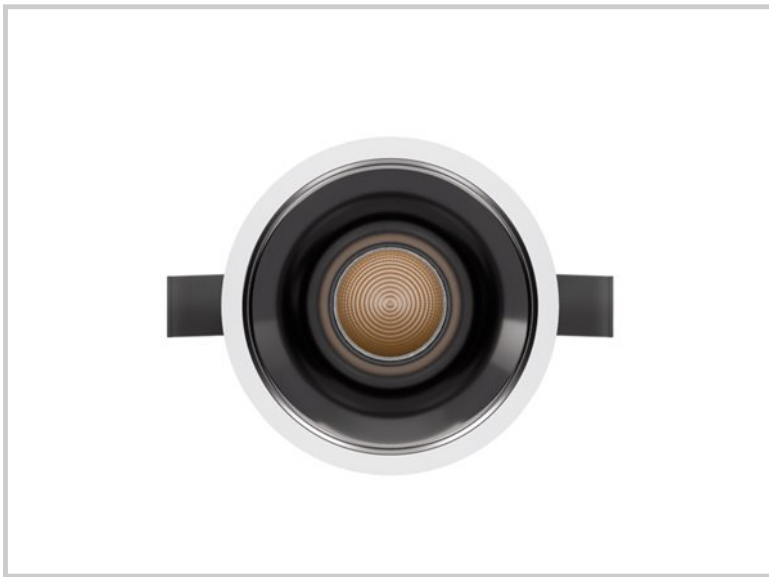

Reference: D41024

Kulo A 8W D41024

Diameter (mm)	Ø82
Embedding diameter (mm)	Ø75
Embedding depth (mm)	105
System power (W)	8W
Luminous flow (lm)	780lm
Voltage	220 - 240V AC 50/60Hz
Degree of protection	IP65 partie visible IP44 encastré
Luminaire life (h)	50'000
Driver lifetime (h)	50'000
Beam angle	11°
Finishing	White
Light source	Direct
UGR	<13
MacAdam	<3
IRC	>90
Fixation	Encastré
CDL type	Direct
Protection class	Classe II
Matter	Aluminium moulé sous pression
Warranty	5 years
Color temperature	4000K
Light regulation	On / Off
Operating temperature	-20 +40°C
Orientation	Non
Efficiency	98lm/W
Reflector	Nickelé noir