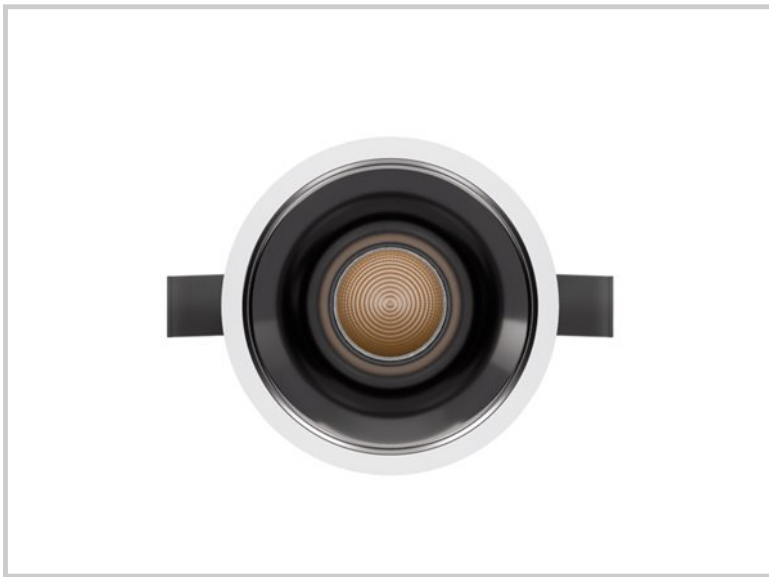

Reference: D41028

Kulo A 8W D41028

Diameter (mm)	Ø82
Embedding diameter (mm)	Ø75
Embedding depth (mm)	105
System power (W)	8W
Luminous flow (lm)	780lm
Voltage	220 - 240V AC 50/60Hz
Degree of protection	IP65 partie visible IP44 encastré
Luminaire life (h)	50'000
Driver lifetime (h)	50'000
Beam angle	11°
Finishing	White
Light source	Direct
UGR	<13
MacAdam	<3
IRC	>90
Fixation	Encastré
CDL type	Direct
Protection class	Classe II
Matter	Aluminium moulé sous pression
Warranty	5 years
Color temperature	4000K
Light regulation	Dali
Operating temperature	-20 +40°C
Orientation	Non
Efficiency	98lm/W
Reflector	Noir mat