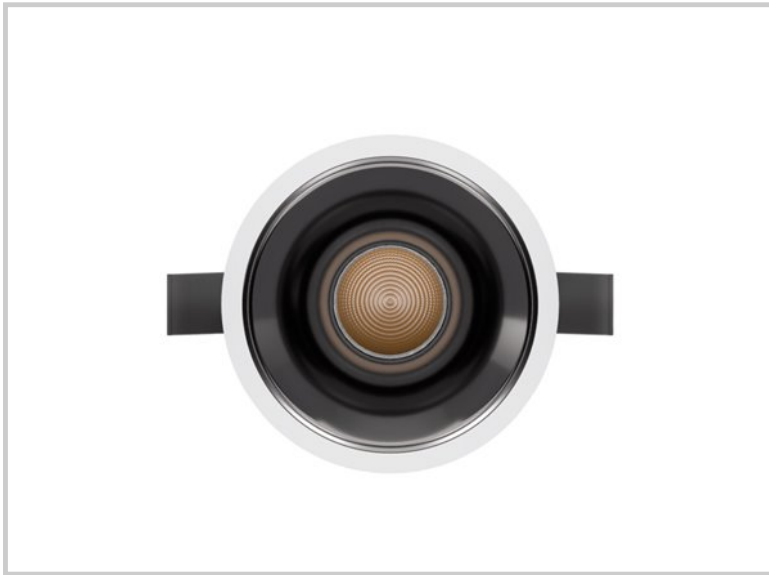

Reference: D41030

Kulo A 8W D41030

Diameter (mm)	Ø82
Embedding diameter (mm)	Ø75
Embedding depth (mm)	105
System power (W)	8W
Luminous flow (lm)	780lm
Voltage	220 - 240V AC 50/60Hz
Degree of protection	IP65 partie visible IP44 encastré
Luminaire life (h)	50'000
Driver lifetime (h)	50'000
Beam angle	11°
Finishing	White
Light source	Direct
UGR	<13
MacAdam	<3
IRC	>90
Fixation	Encastré
CDL type	Direct
Protection class	Classe II
Matter	Aluminium moulé sous pression
Warranty	5 years
Color temperature	5000K
Light regulation	On / Off
Operating temperature	-20 +40°C
Orientation	Non
Efficiency	98lm/W
Reflector	Argent brillant