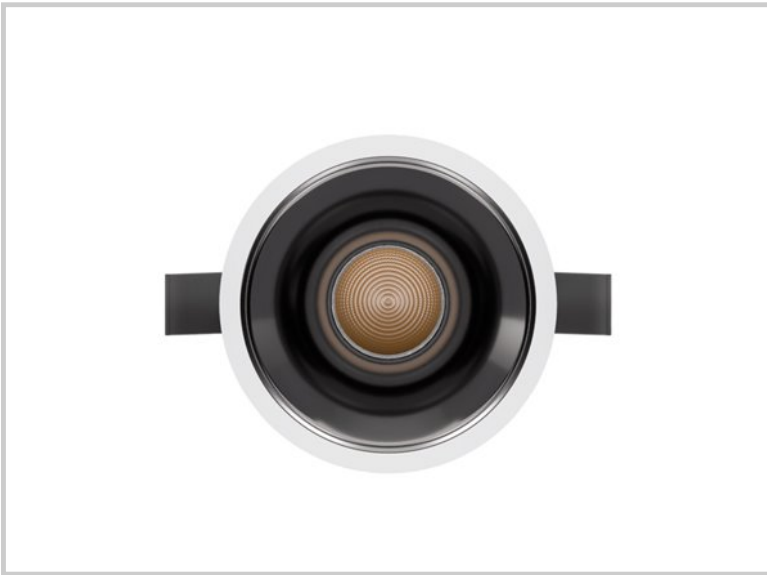

Reference: D41038

Kulo A 8W D41038

Diameter (mm)	Ø82
Embedding diameter (mm)	Ø75
Embedding depth (mm)	105
System power (W)	8W
Luminous flow (lm)	780lm
Voltage	220 - 240V AC 50/60Hz
Degree of protection	IP65 partie visible IP44 encastré
Luminaire life (h)	50'000
Driver lifetime (h)	50'000
Beam angle	11°
Finishing	White
Light source	Direct
UGR	<13
MacAdam	<3
IRC	>90
Fixation	Encastré
CDL type	Direct
Protection class	Classe II
Matter	Aluminium moulé sous pression
Warranty	5 years
Color temperature	5000K
Light regulation	Dali
Operating temperature	-20 +40°C
Orientation	Non
Efficiency	98lm/W
Reflector	Noir mat