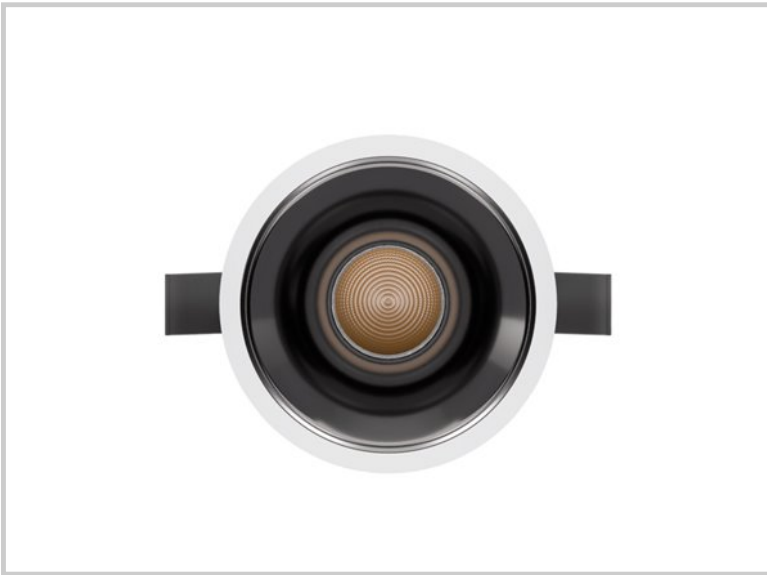

Reference: D41049

Kulo A 8W D41049

Diameter (mm)	Ø82
Embedding diameter (mm)	Ø75
Embedding depth (mm)	105
System power (W)	8W
Luminous flow (lm)	780lm
Voltage	220 - 240V AC 50/60Hz
Degree of protection	IP65 partie visible IP44 encastré
Luminaire life (h)	50'000
Driver lifetime (h)	50'000
Beam angle	18°
Finishing	White
Light source	Direct
UGR	<13
MacAdam	<3
IRC	>90
Fixation	Encastré
CDL type	Direct
Protection class	Classe II
Matter	Aluminium moulé sous pression
Warranty	5 years
Color temperature	2700K
Light regulation	Dali
Operating temperature	-20 +40°C
Orientation	Non
Efficiency	98lm/W
Reflector	Nickelé noir